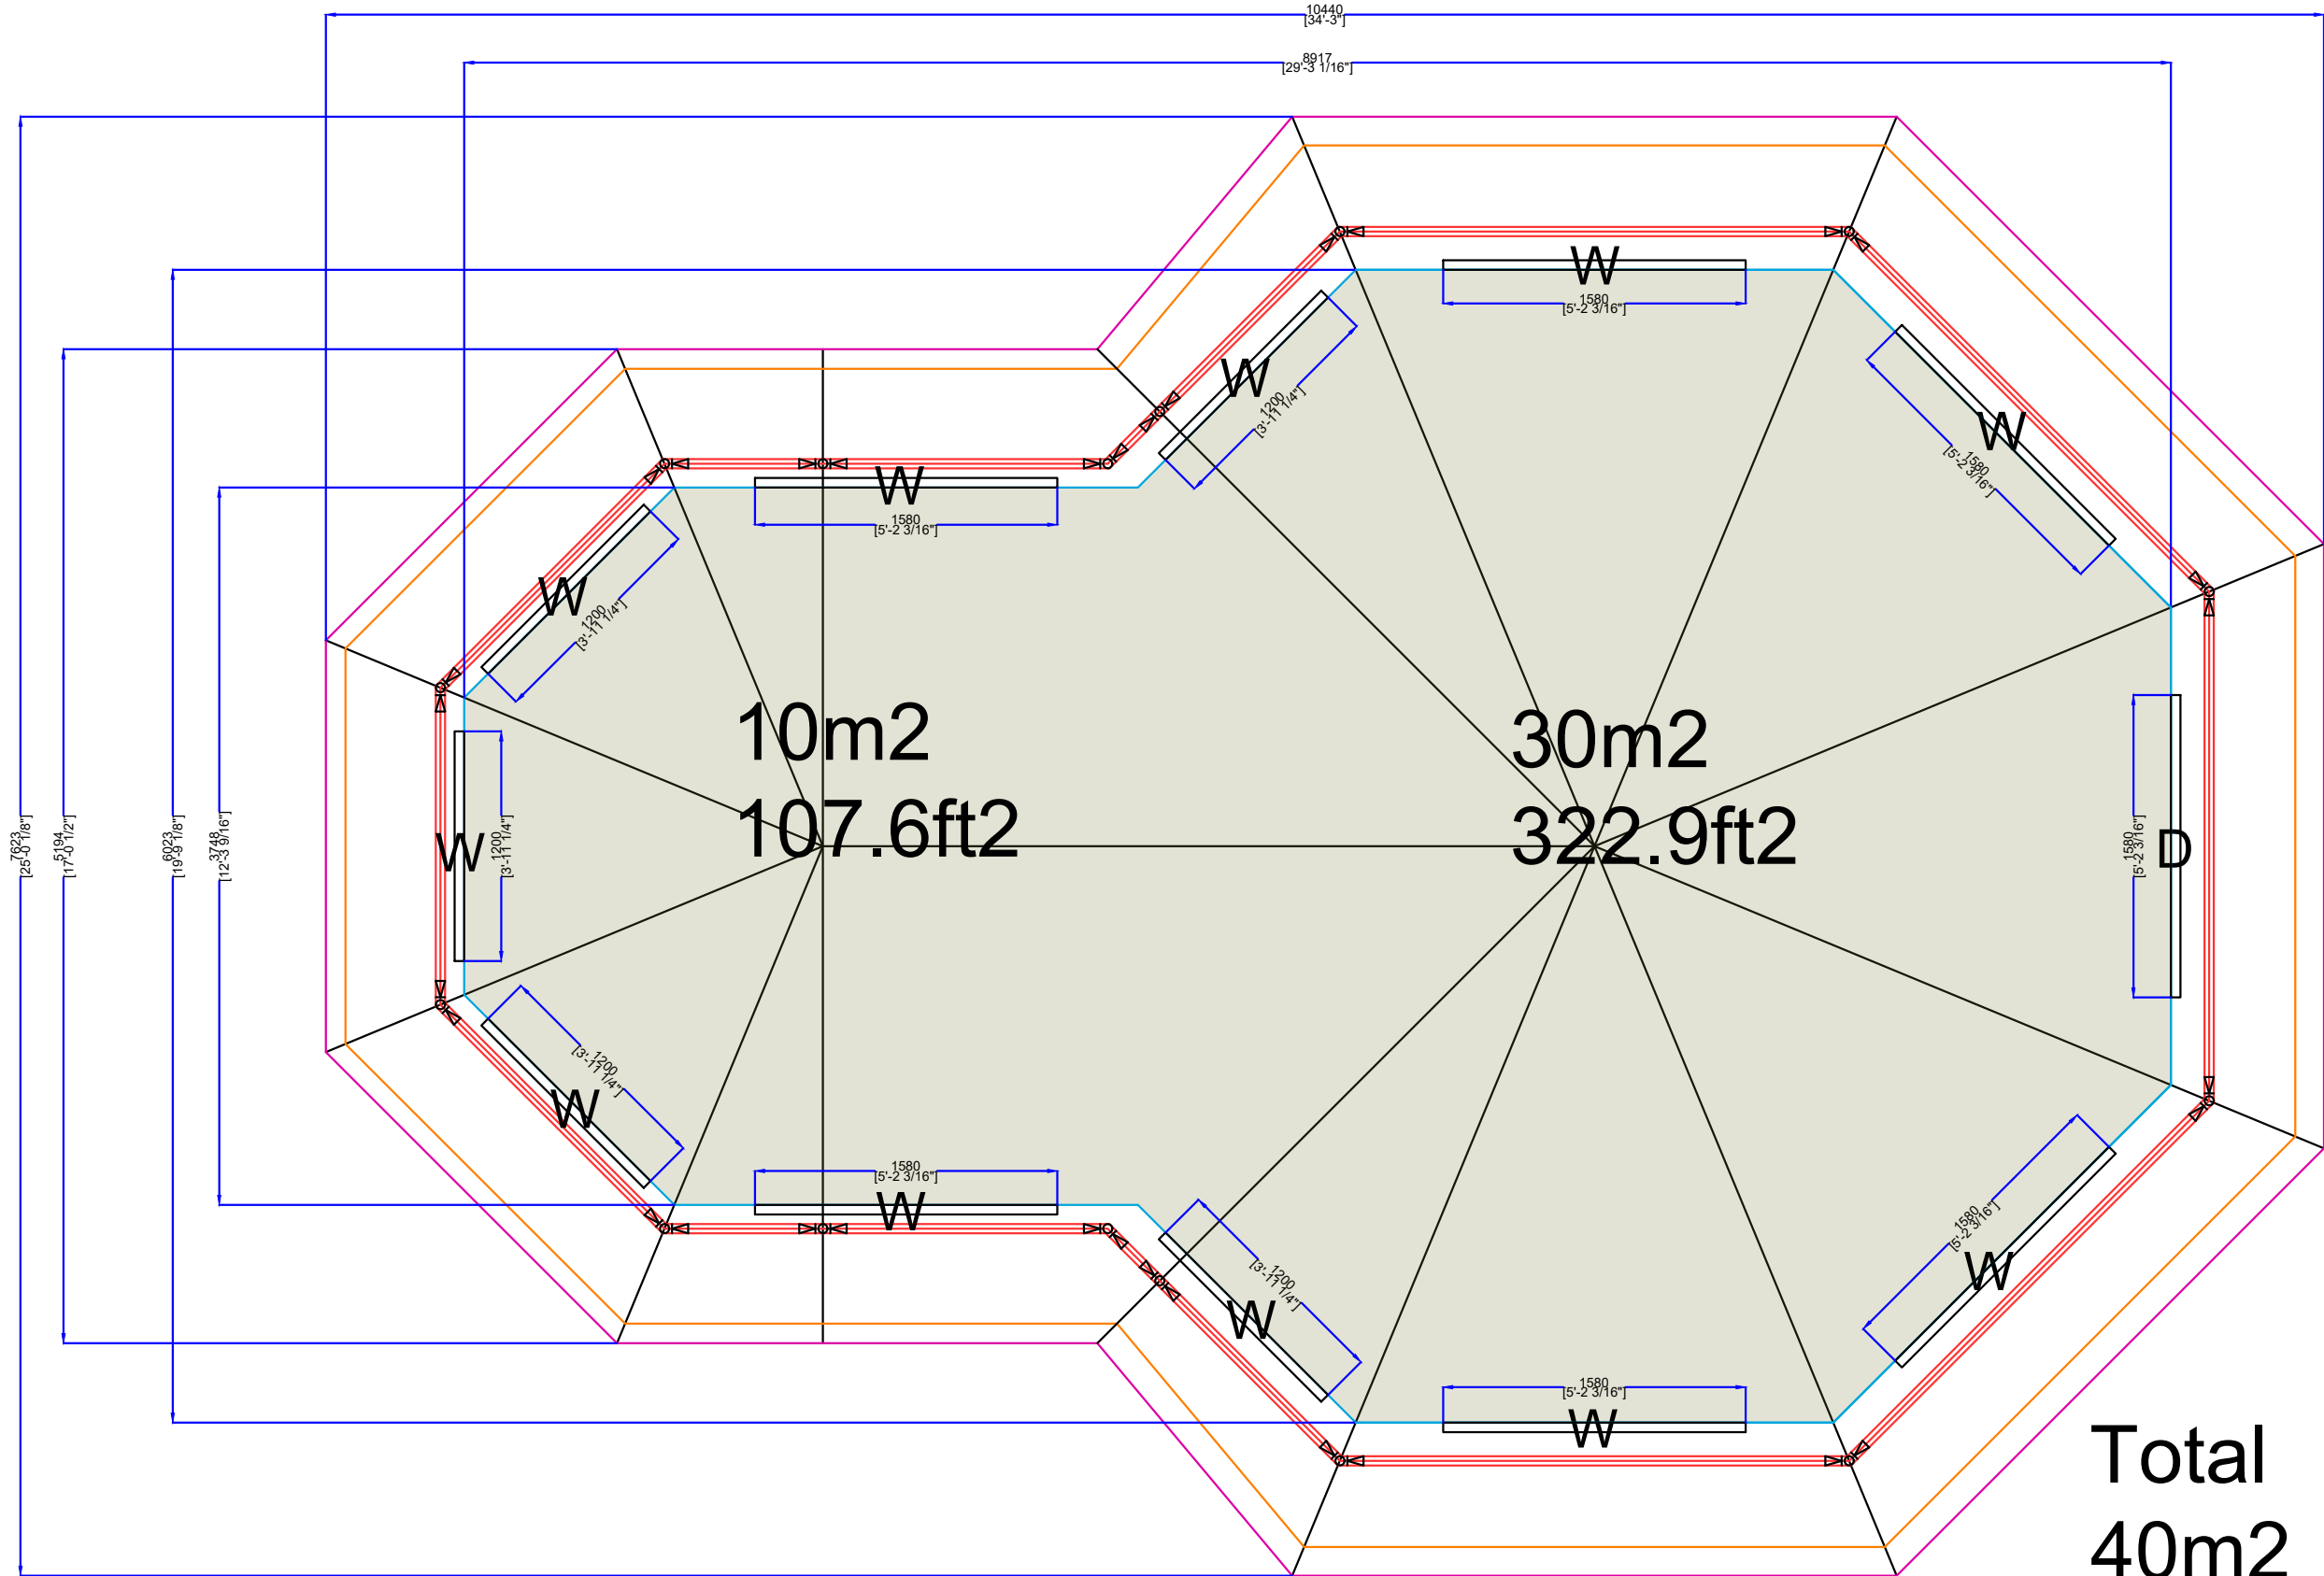

# Mudanda

\*Normal canvas

# \*Normal Canvas

Total  
40m<sup>2</sup>  
430.5ft<sup>2</sup>

# Mudanda

\*Insulated canvas

**\*Insulated canvas**

**10m<sup>2</sup>**  
**107.6ft<sup>2</sup>**

**30m<sup>2</sup>**  
**322.9ft<sup>2</sup>**

**Total**  
**40m<sup>2</sup>**  
**430.5ft<sup>2</sup>**