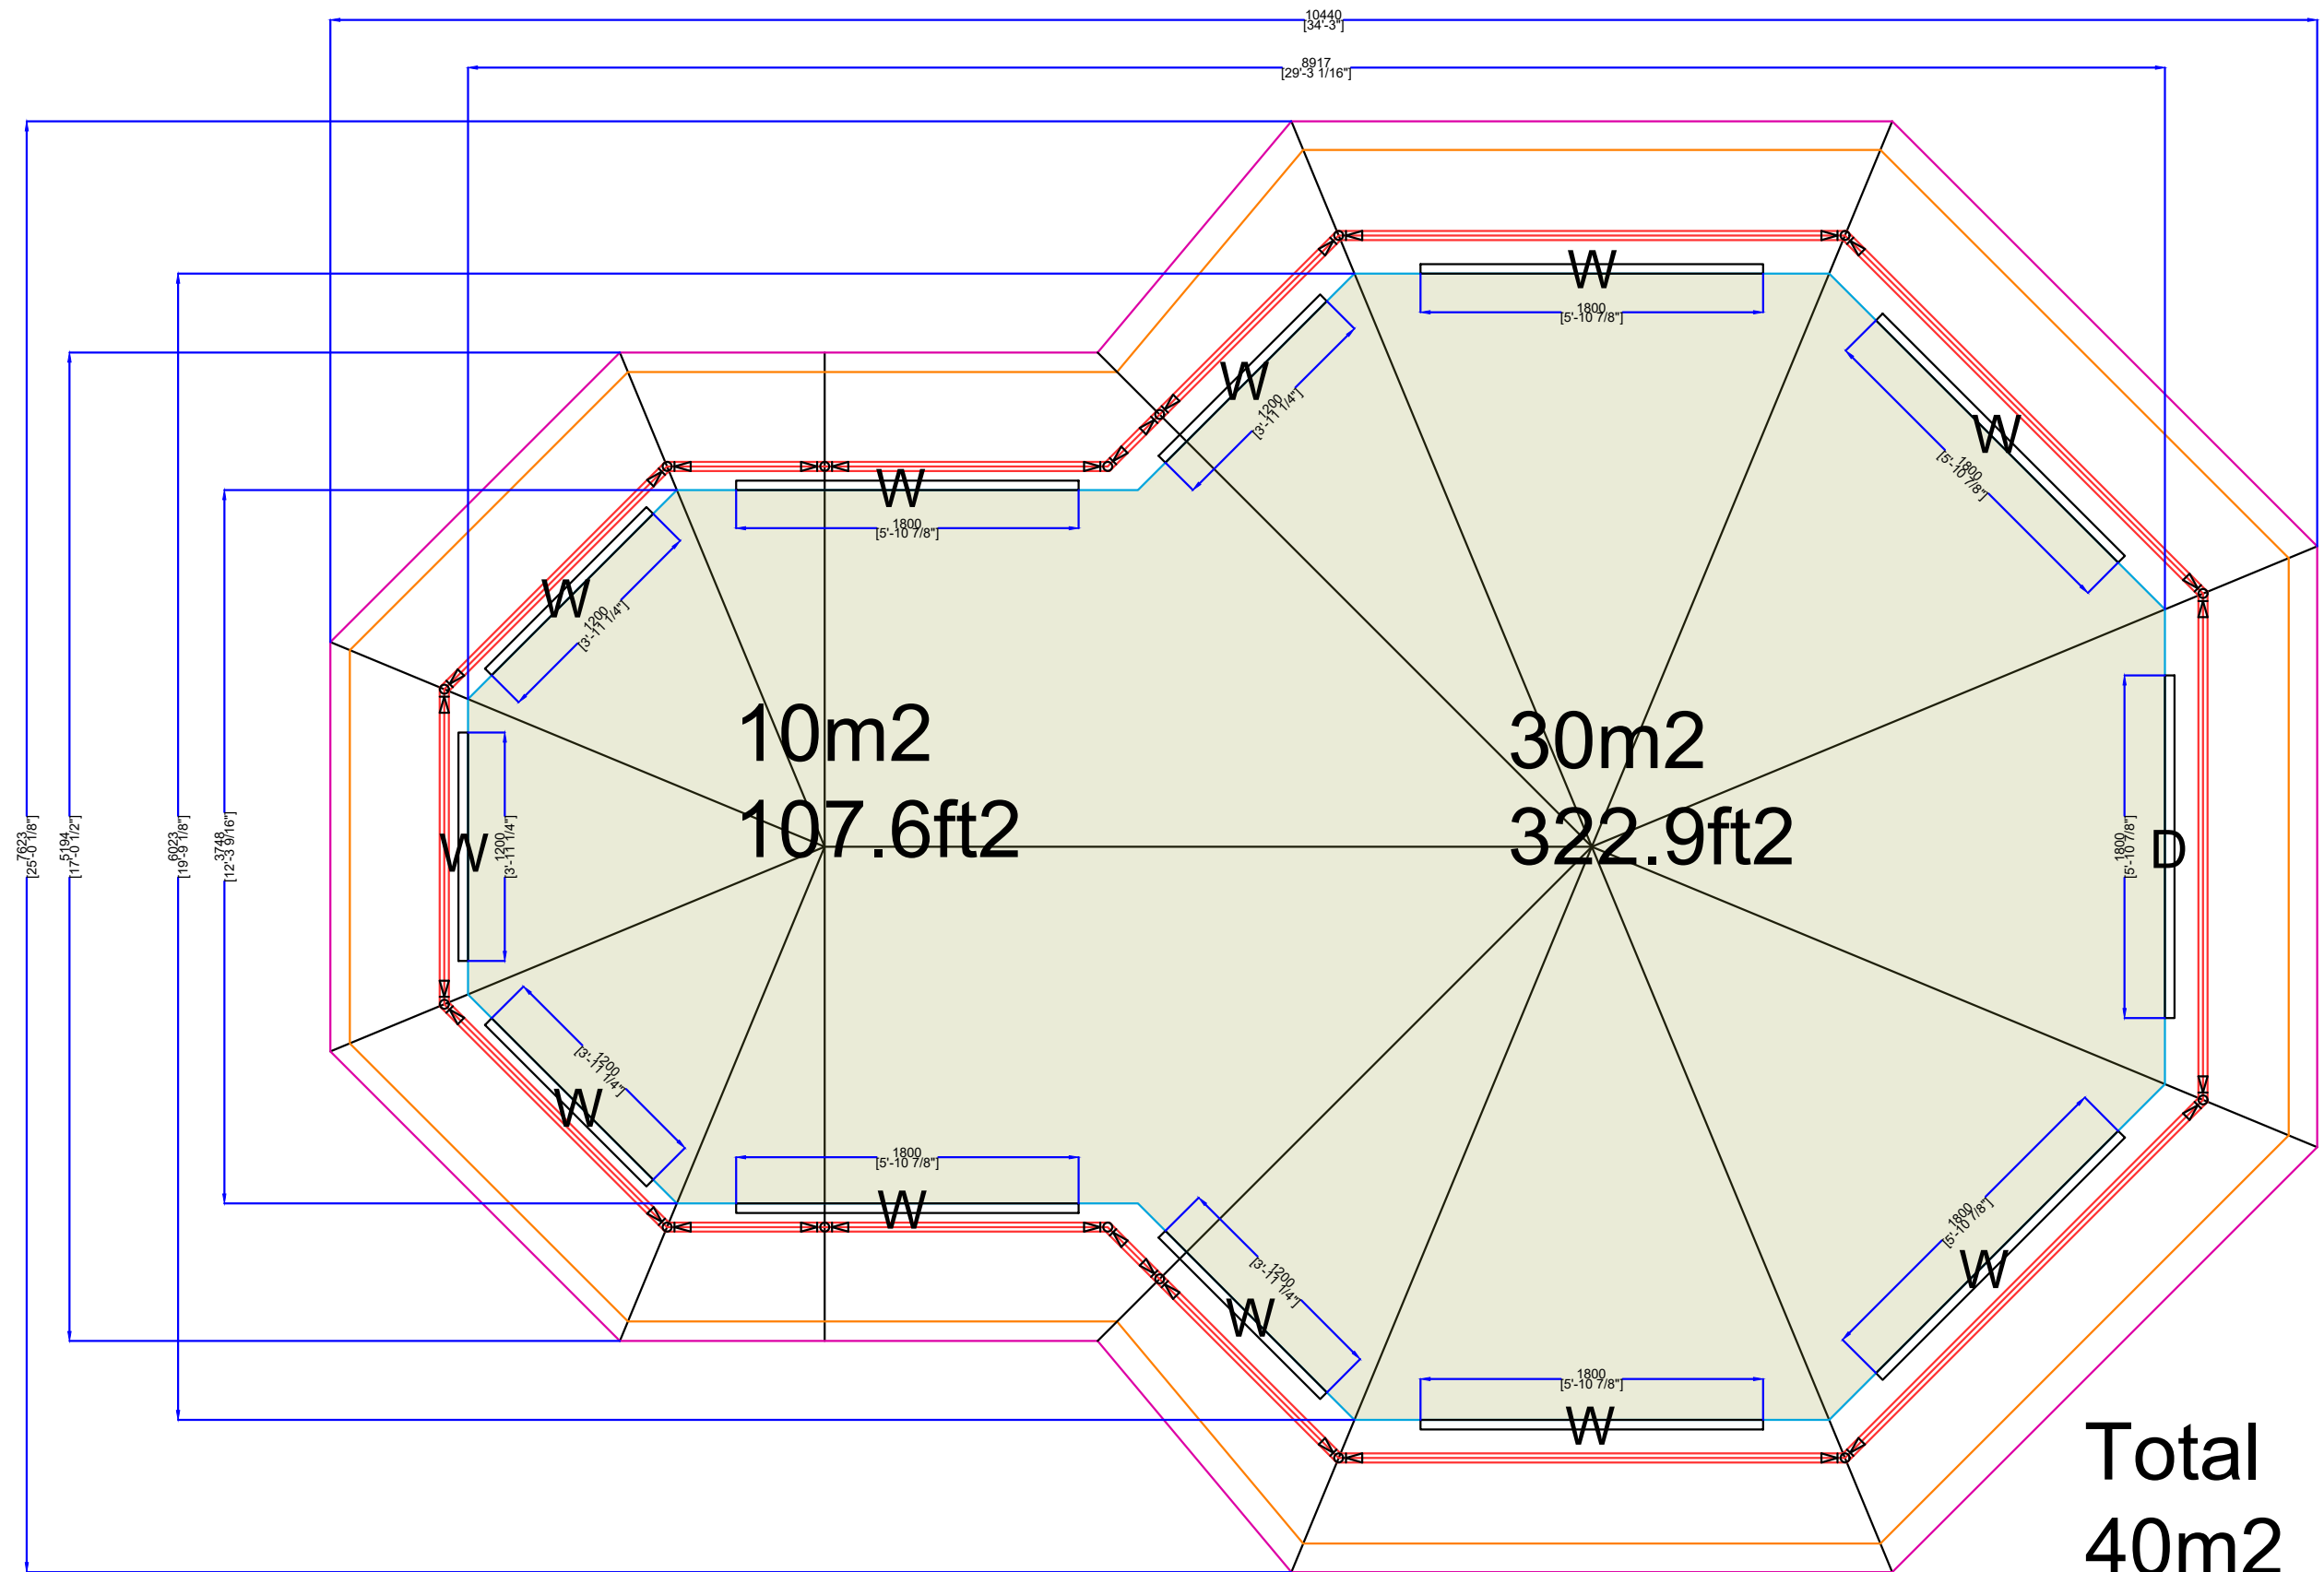

# Mudanda

\*Normal canvas

# \*Normal Canvas

Total  
40m<sup>2</sup>  
430.5ft<sup>2</sup>

# Mudanda

\*Insulated canvas

**\*Insulated canvas**

**10m<sup>2</sup>**  
**107.6ft<sup>2</sup>**

**30m<sup>2</sup>**  
**322.9ft<sup>2</sup>**

**Total**  
**40m<sup>2</sup>**  
**430.5ft<sup>2</sup>**