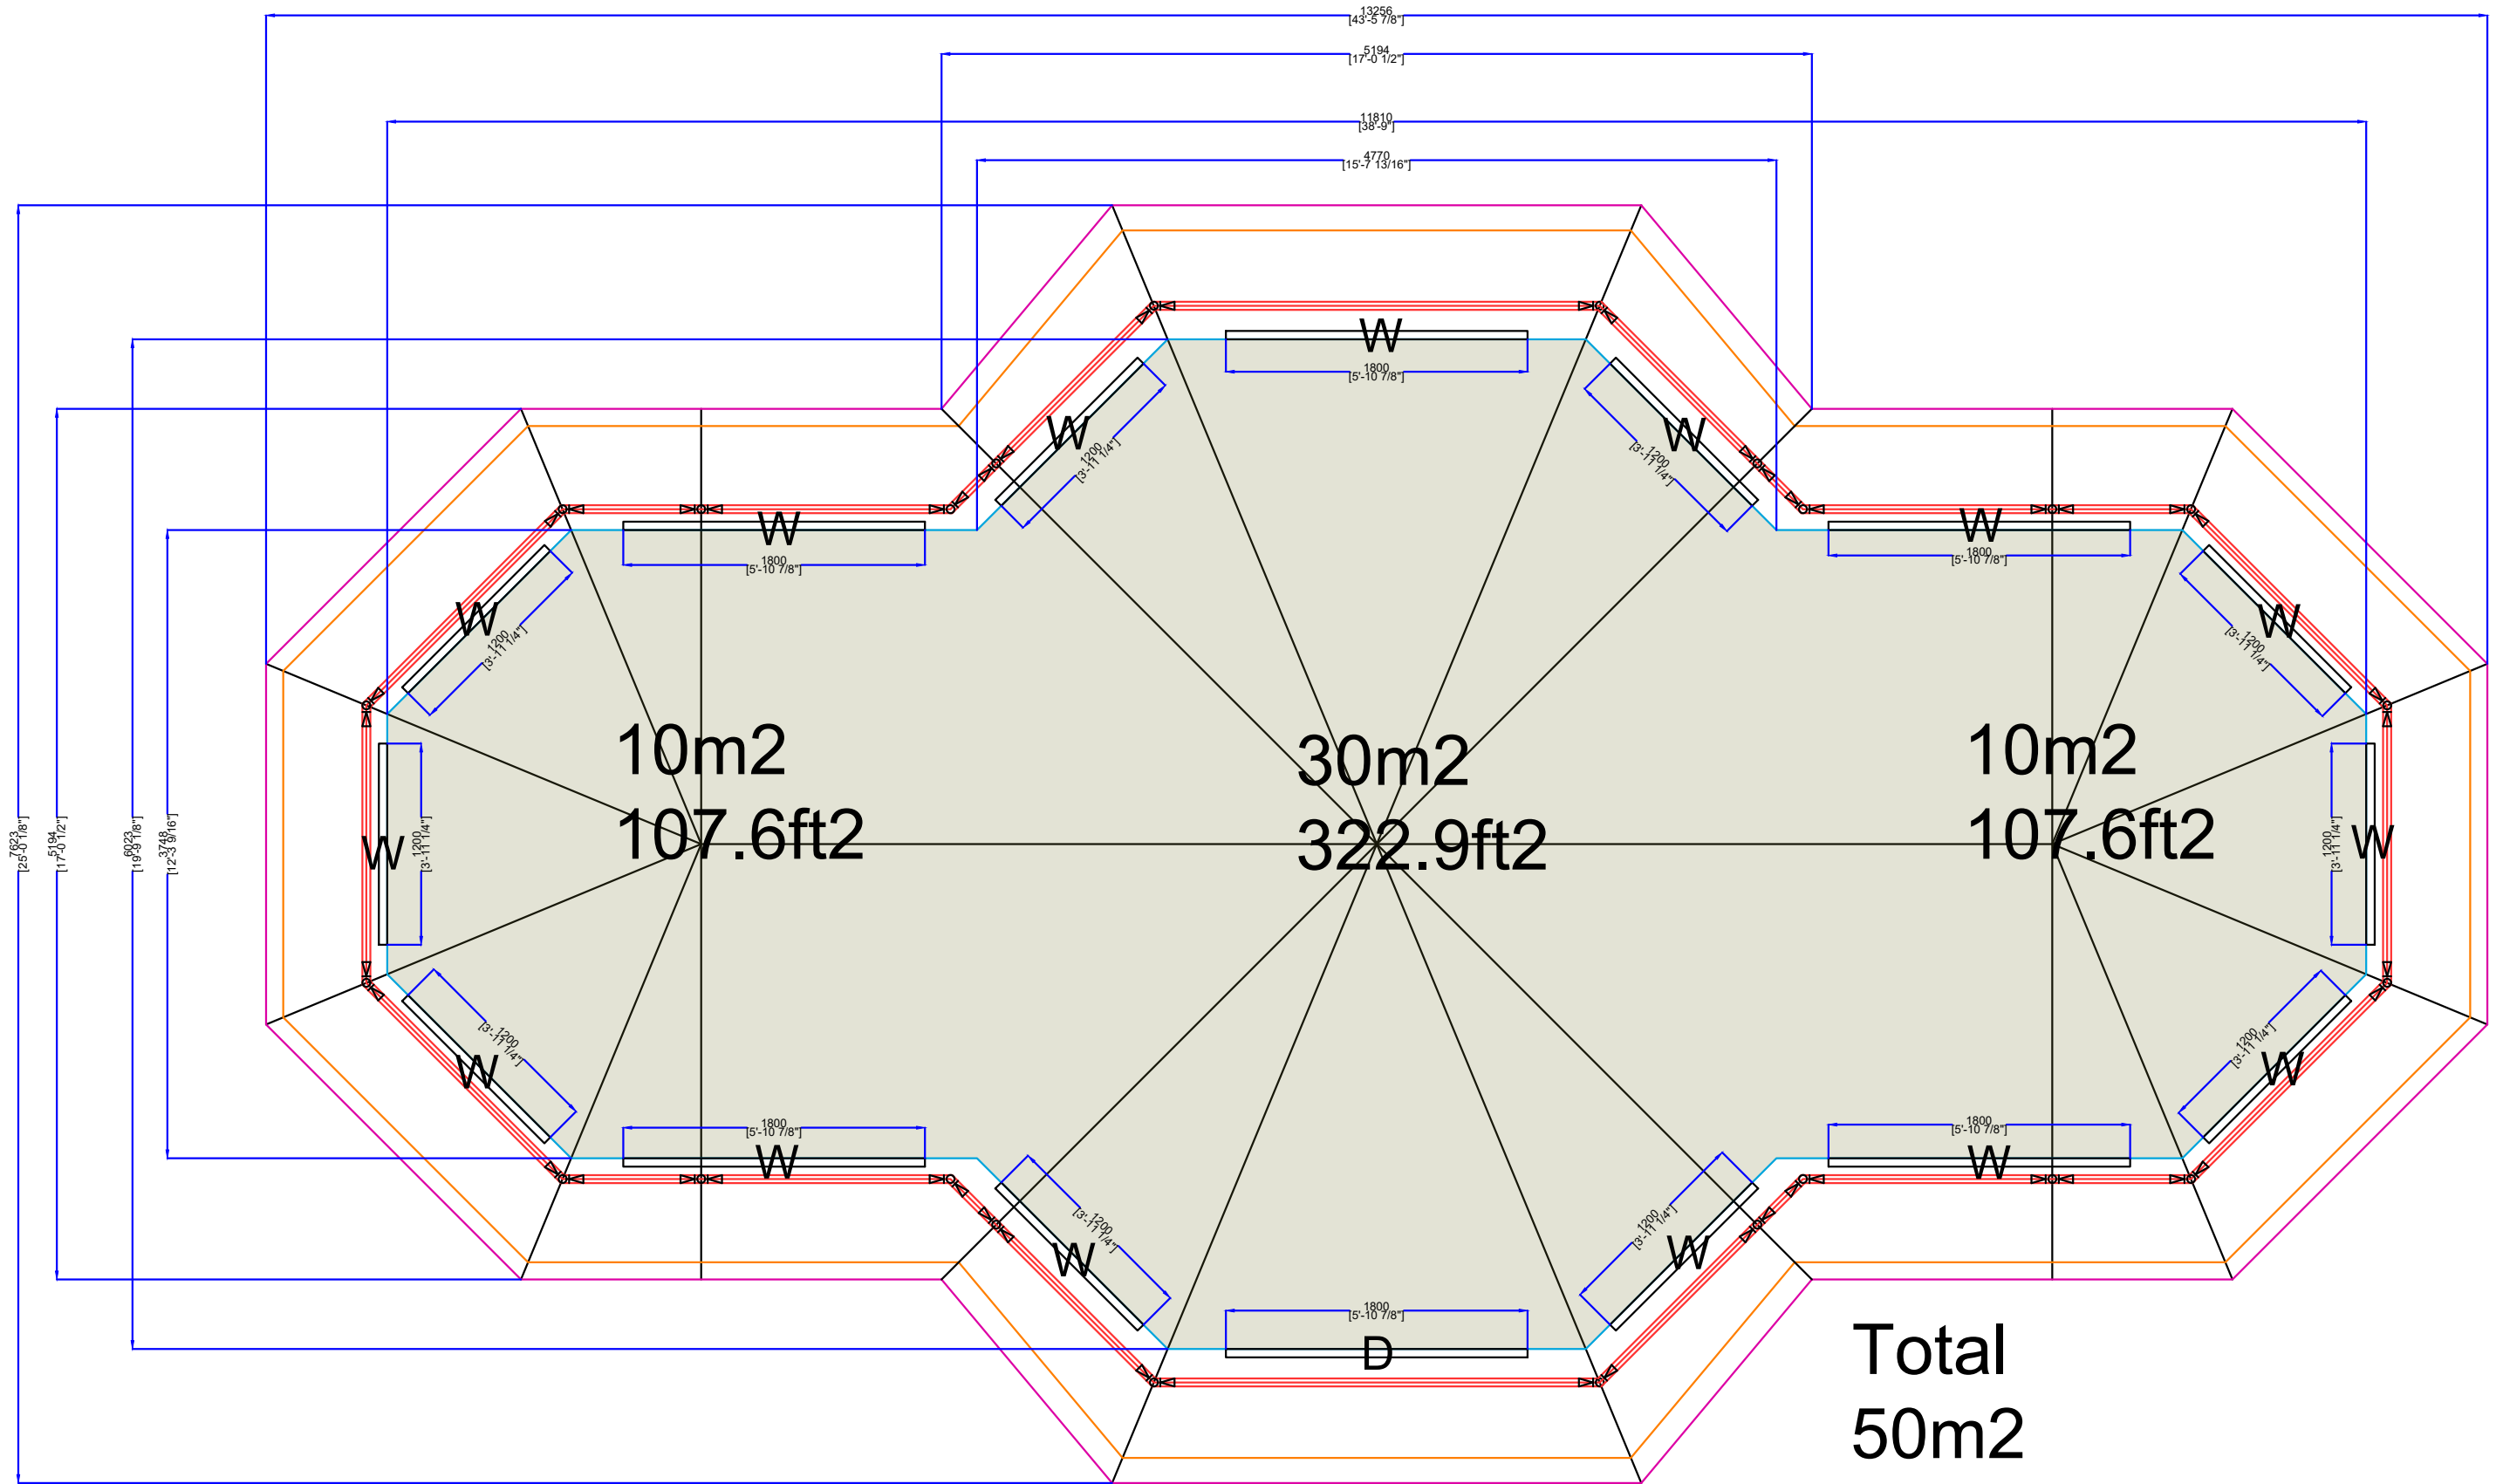

# Kambaku

\*Normal canvas

**\*Normal canvas**

**Total  
50m2  
538.1ft2**

# Kambaku

\*Insulated canvas

**\*Insulated canvas**