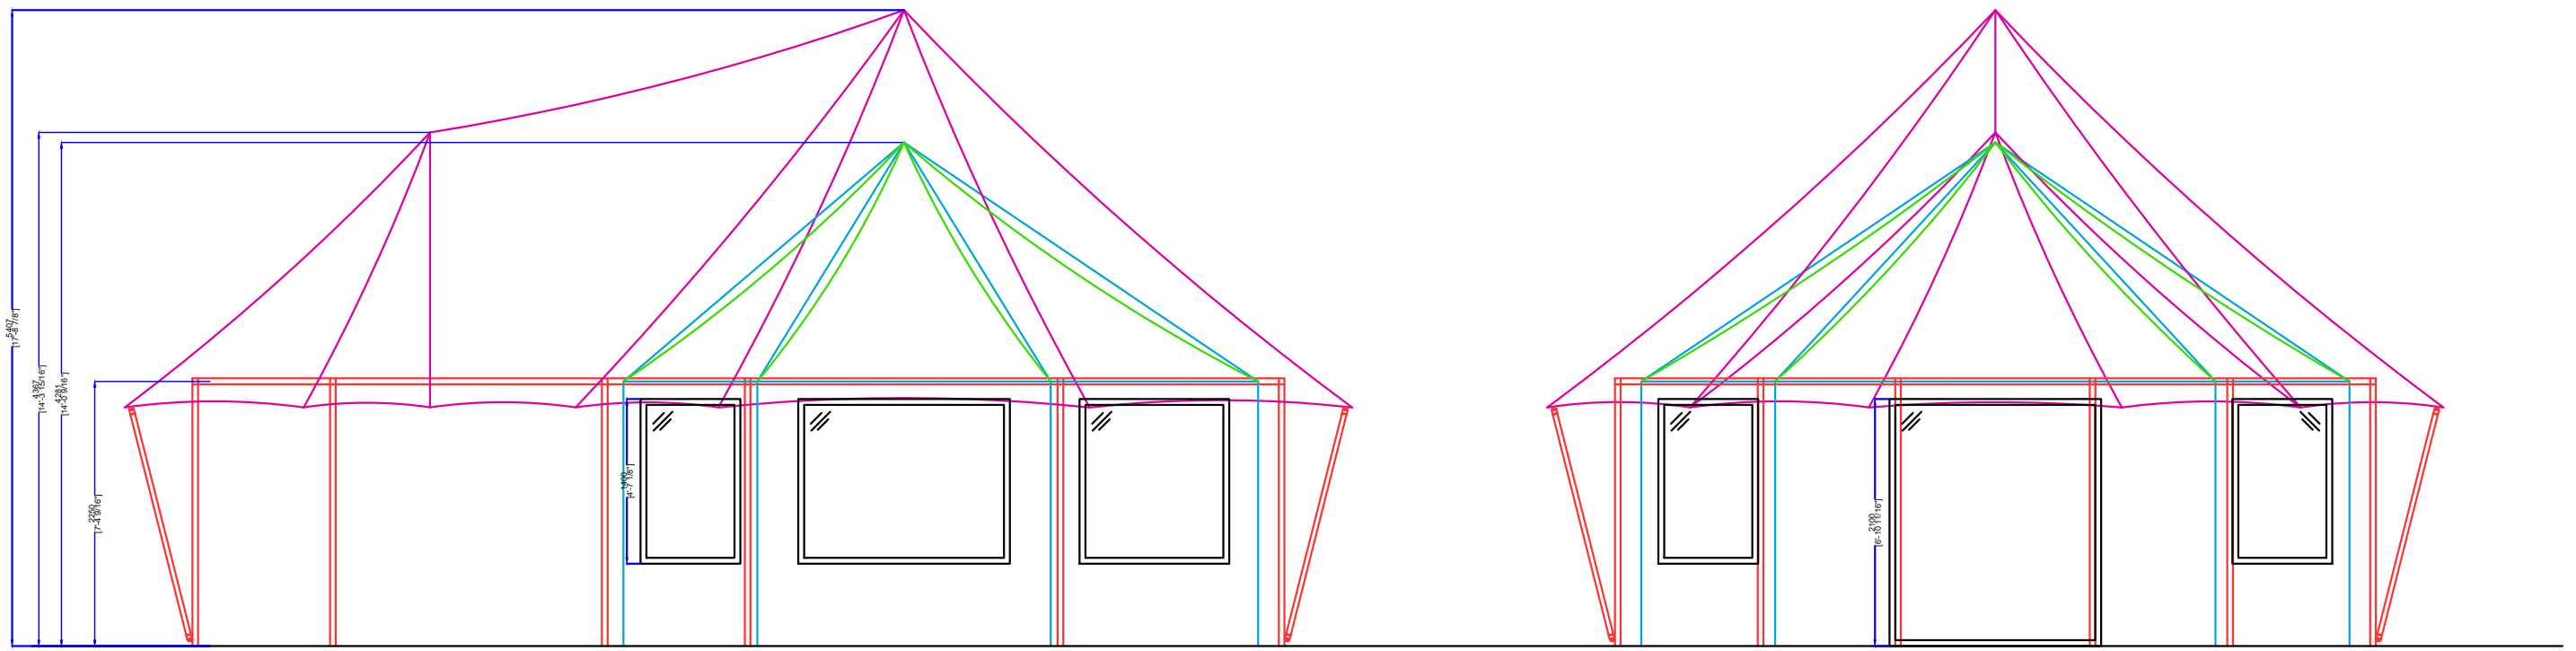

Dzombo

*Normal canvas

*Normal canvas

28.1m^2
 302.4ft^2

Dzombo

*Insulated canvas

***Insulated canvas**

1138 [3'-8 13/16"]
2495 [8'-2 1/4"]
1764 [5'-9 7/16"]
5397 [17'-8 1/2"]

1138 [3'-8 13/16"]
627 [2'-0 7/16"]
2495 [8'-2 1/4"]
627 [2'-0 7/16"]
1138 [3'-8 13/16"]
6023 [19'-9 7/8"]