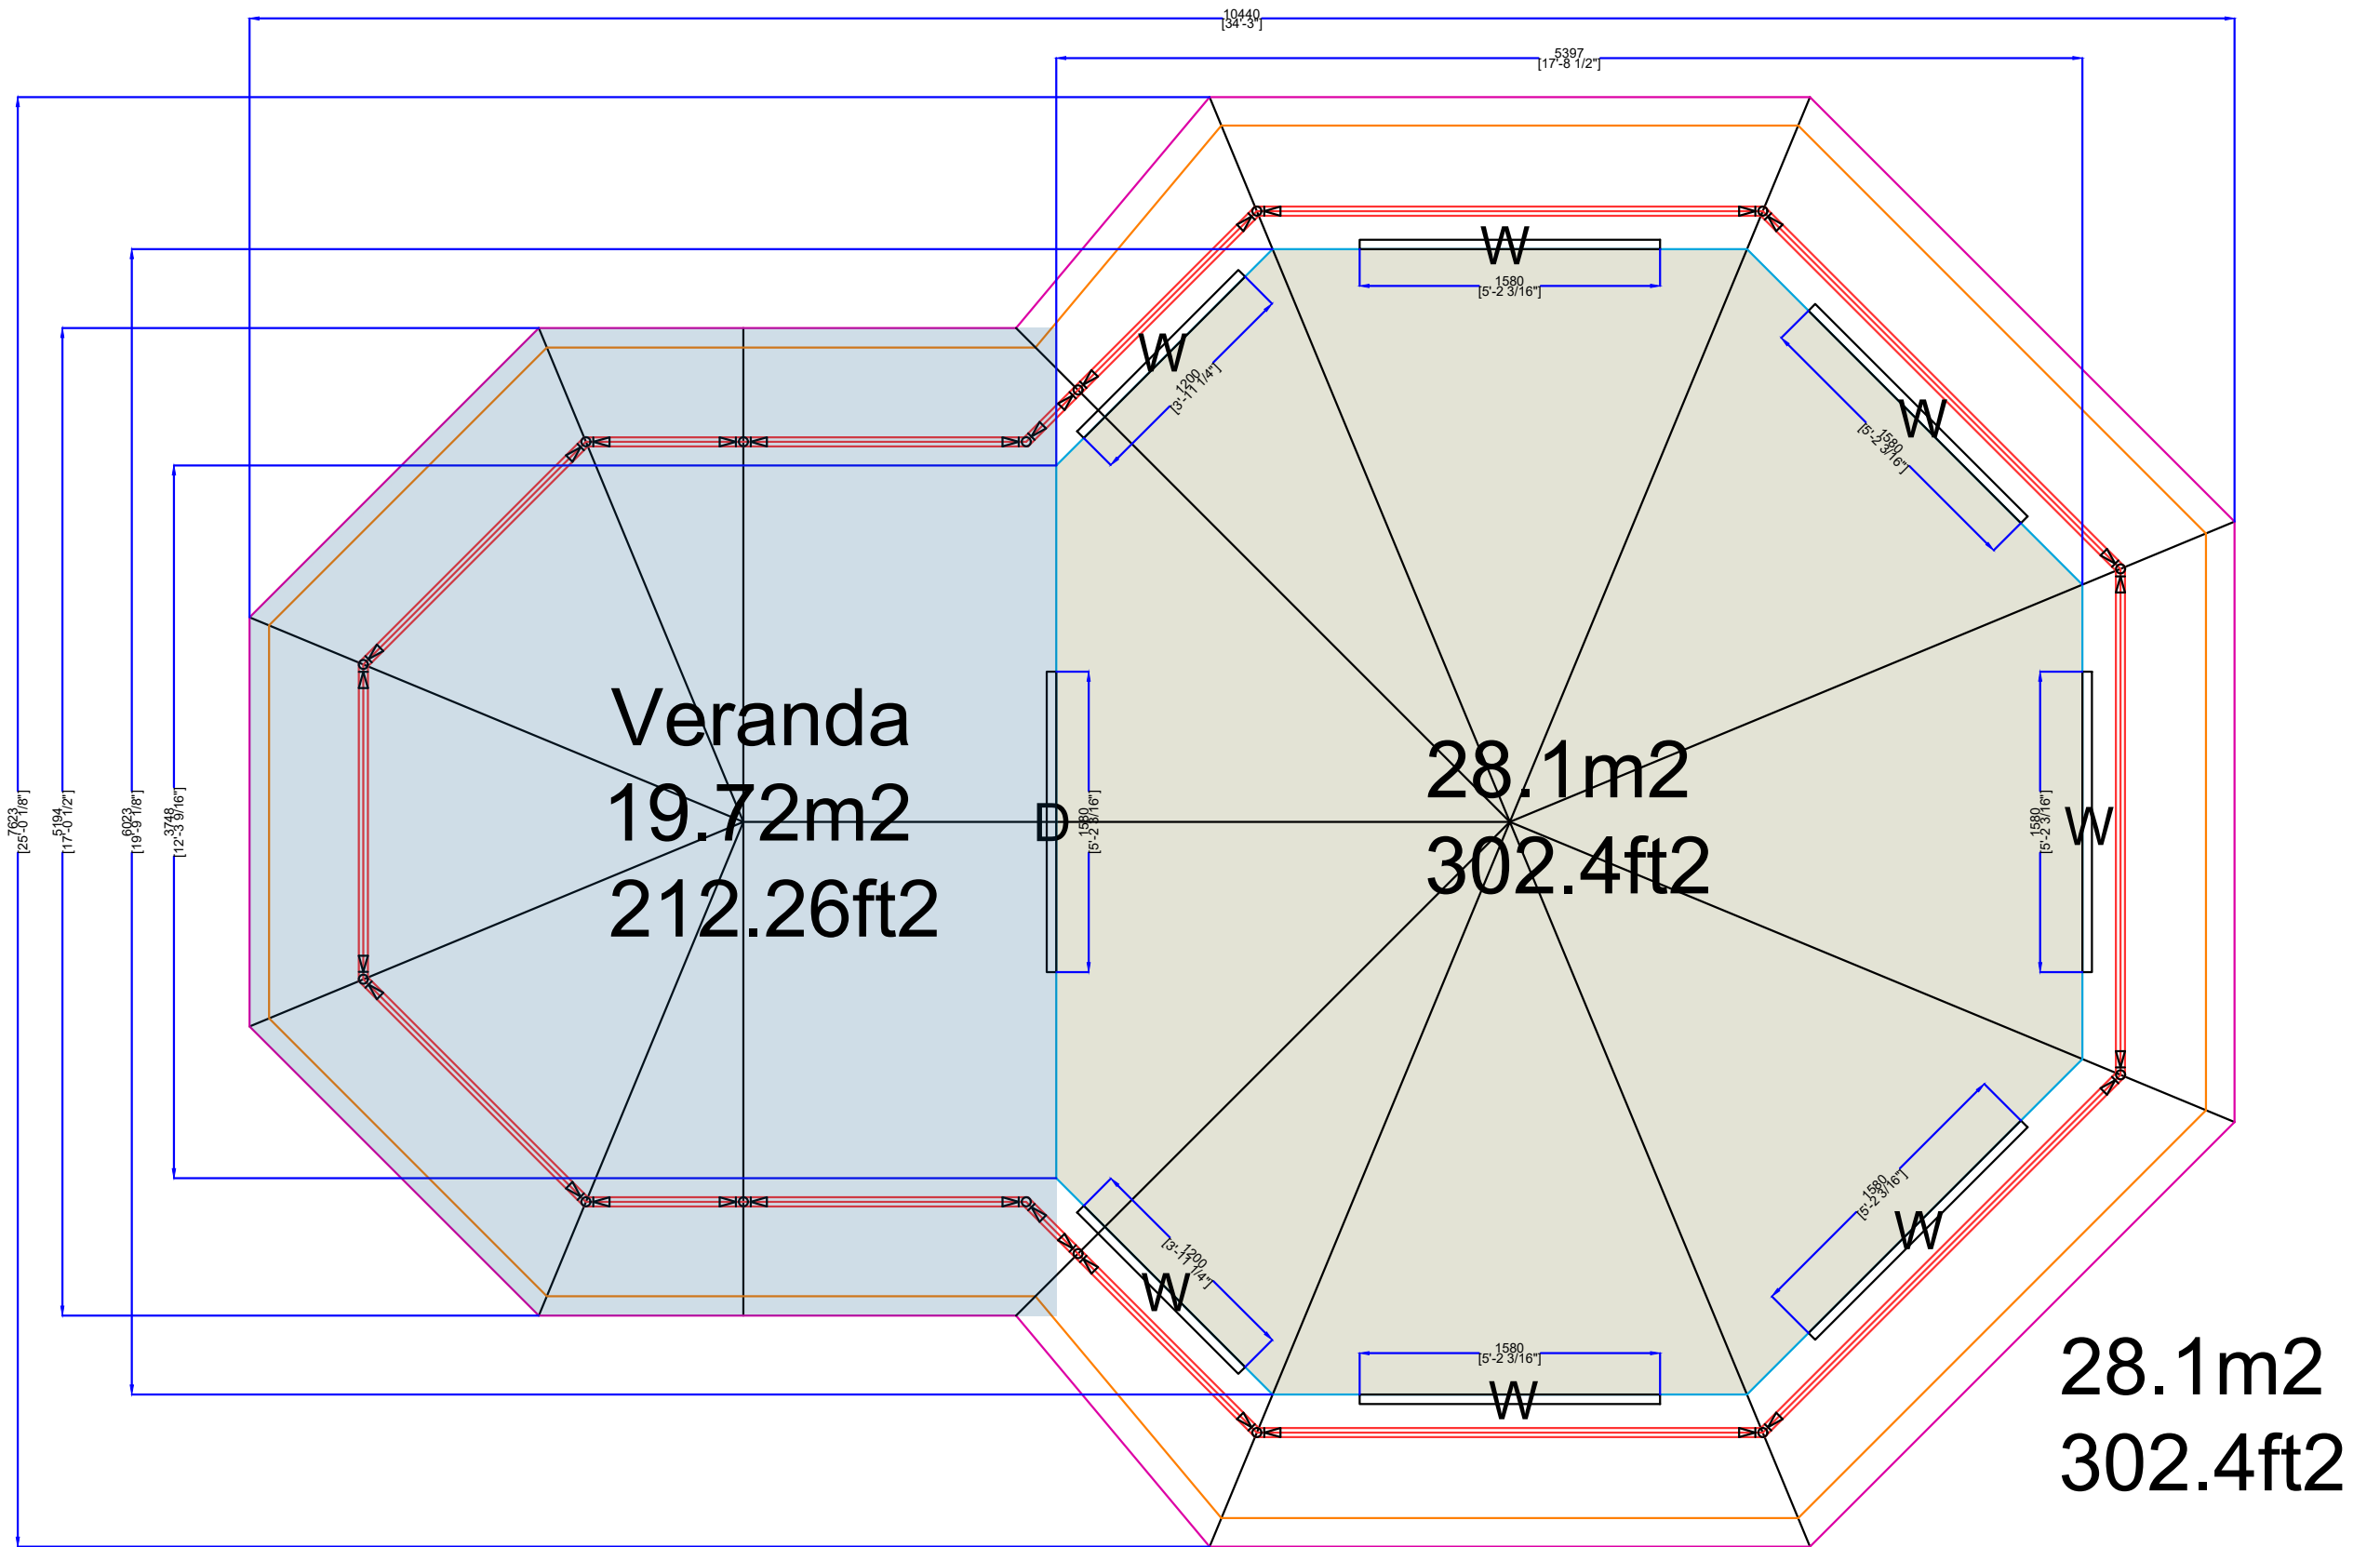

Dzombo

*Normal canvas

*Normal canvas

28.1m^2
 302.4ft^2

Dzombo

*Insulated canvas

***Insulated canvas**

1138 [3'-8 13/16"]
2495 [8'-2 1/4"]
1764 [5'-9 7/16"]
5397 [17'-8 1/2"]

1138 [3'-8 13/16"]
627 [2'-0 7/16"]
2495 [8'-2 1/4"]
627 [2'-0 7/16"]
1138 [3'-8 13/16"]
6023 [19'-9 7/8"]