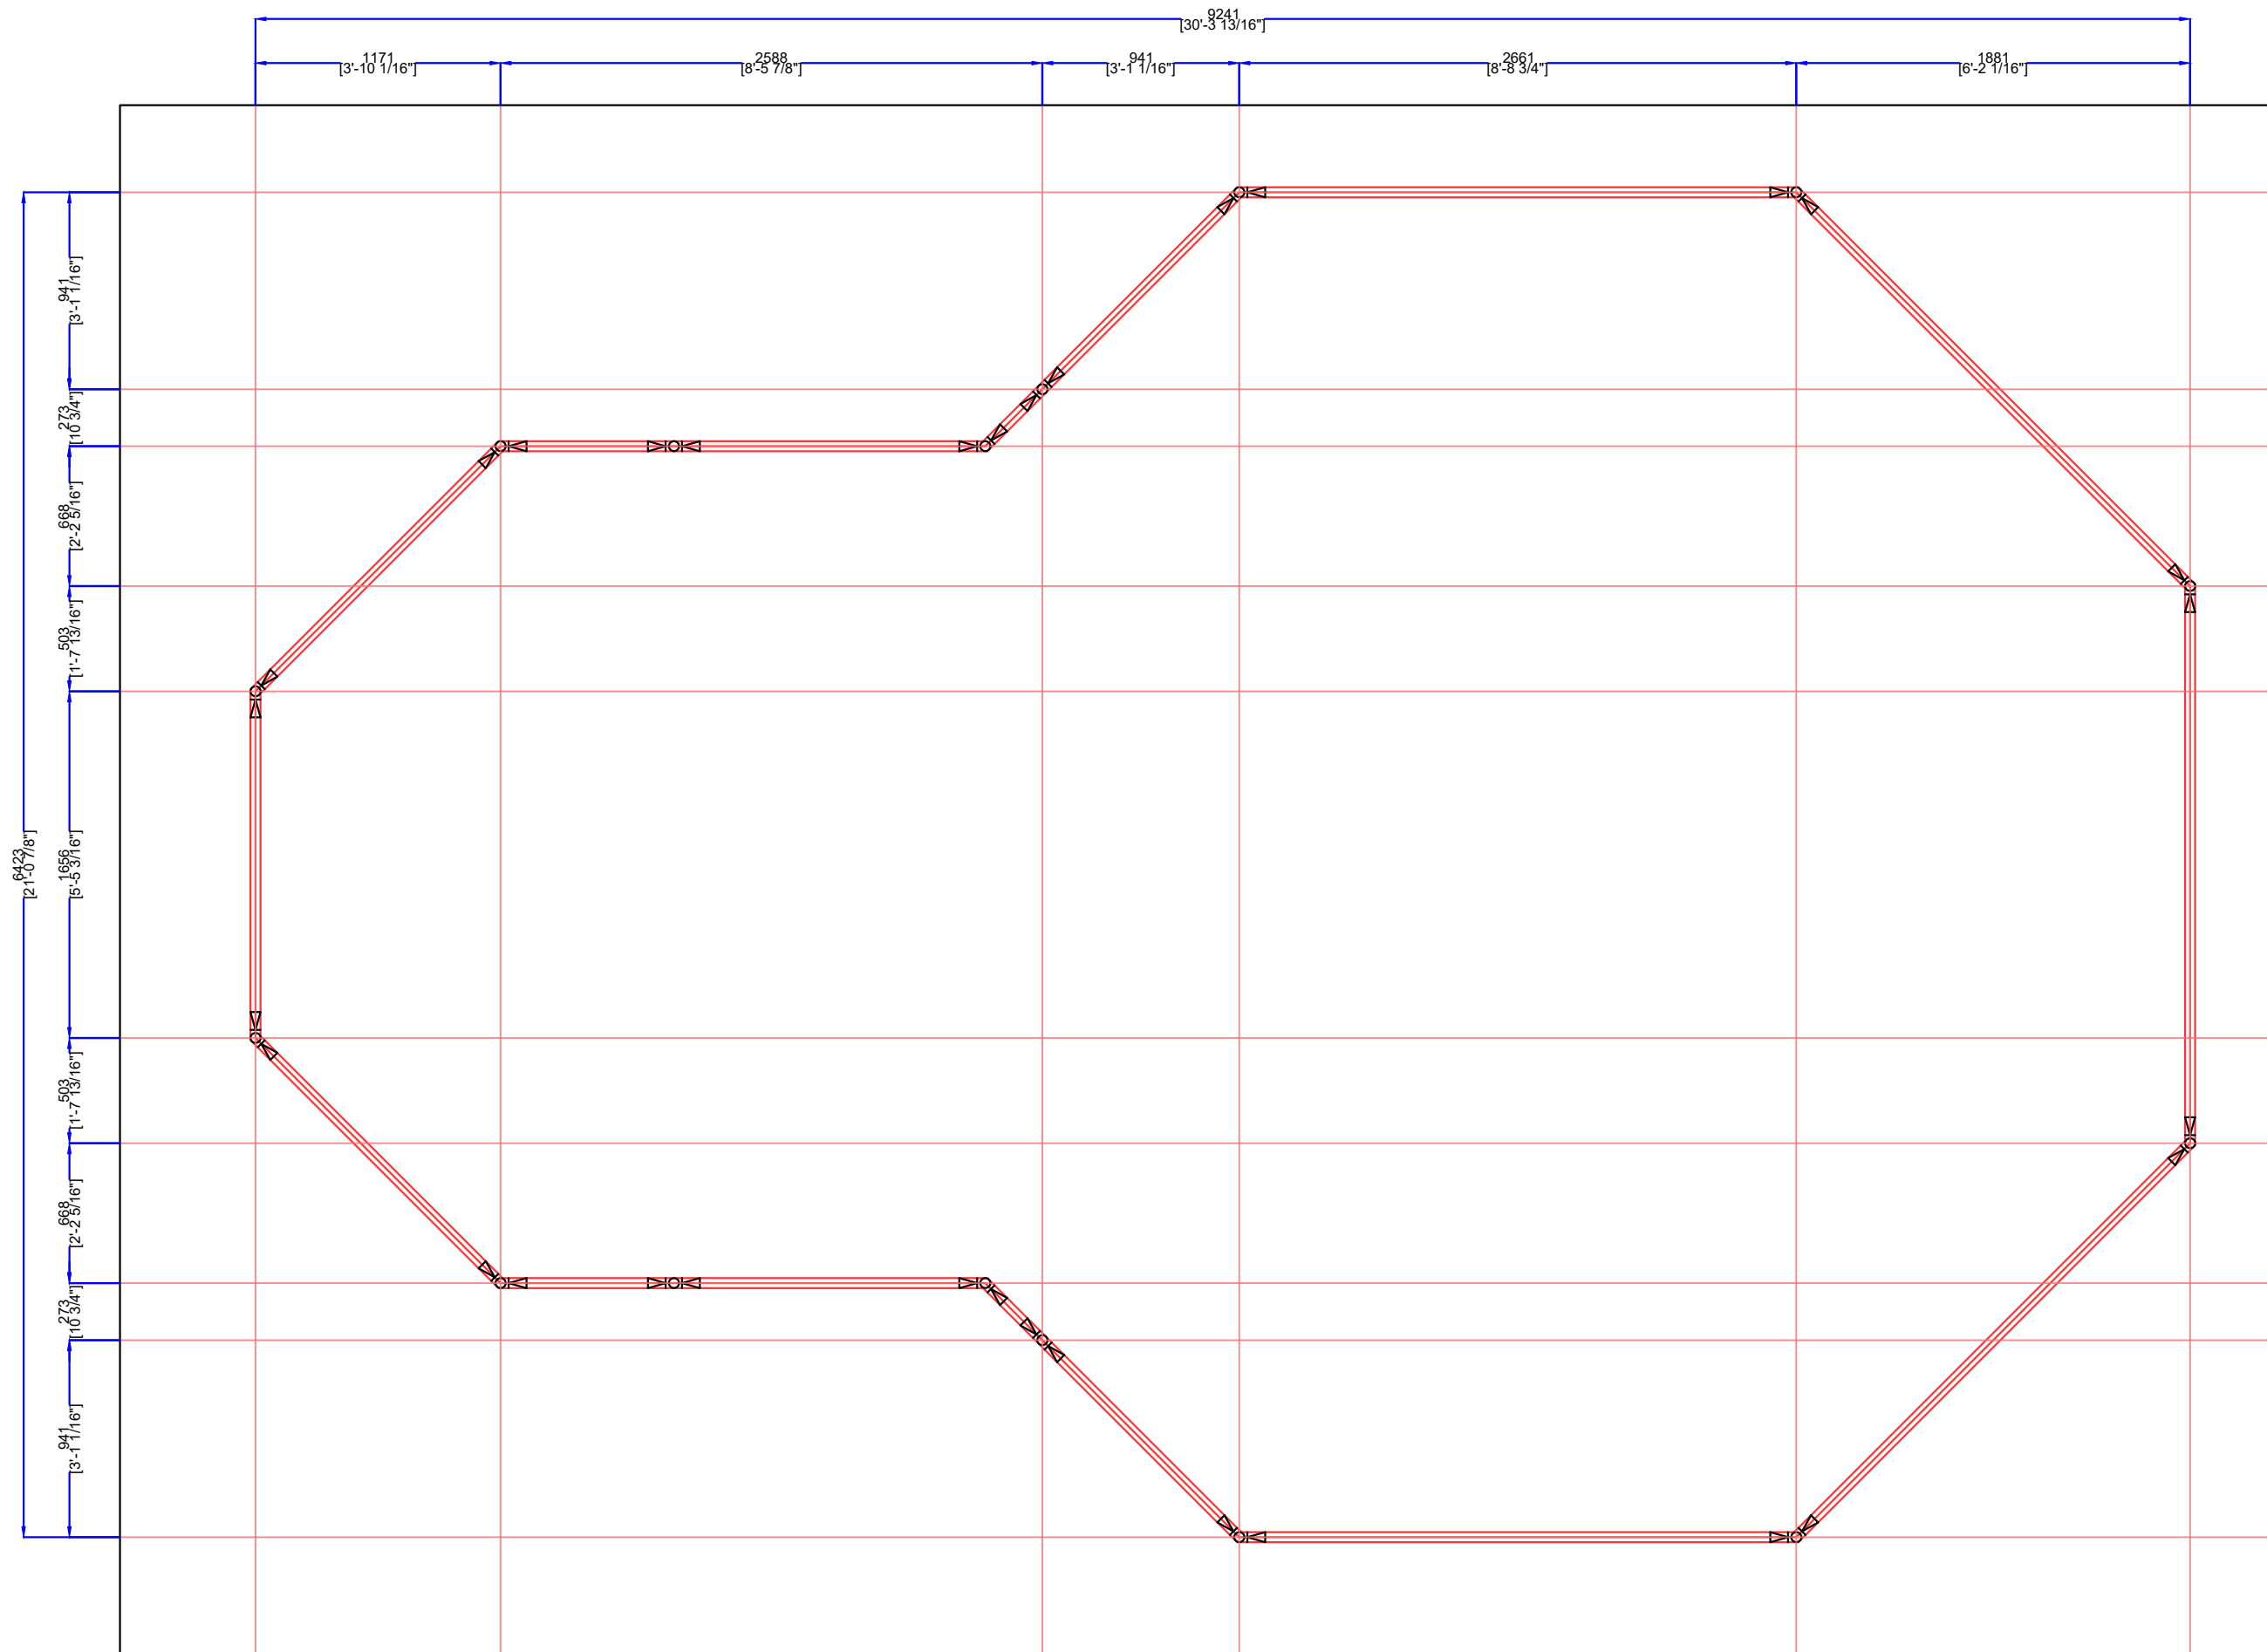

Dzombo

*Normal canvas

*Normal canvas

28.1m^2
 302.4ft^2

Dzombo

*Insulated canvas

***Insulated canvas**

1138 [3'-8 13/16"]
2495 [8'-2 1/4"]
1764 [5'-9 7/16"]
5397 [17'-8 1/2"]

1138 [3'-8 13/16"]
627 [2'-0 7/16"]
2495 [8'-2 1/4"]
627 [2'-0 7/16"]
1138 [3'-8 13/16"]
6023 [19'-9 7/8"]