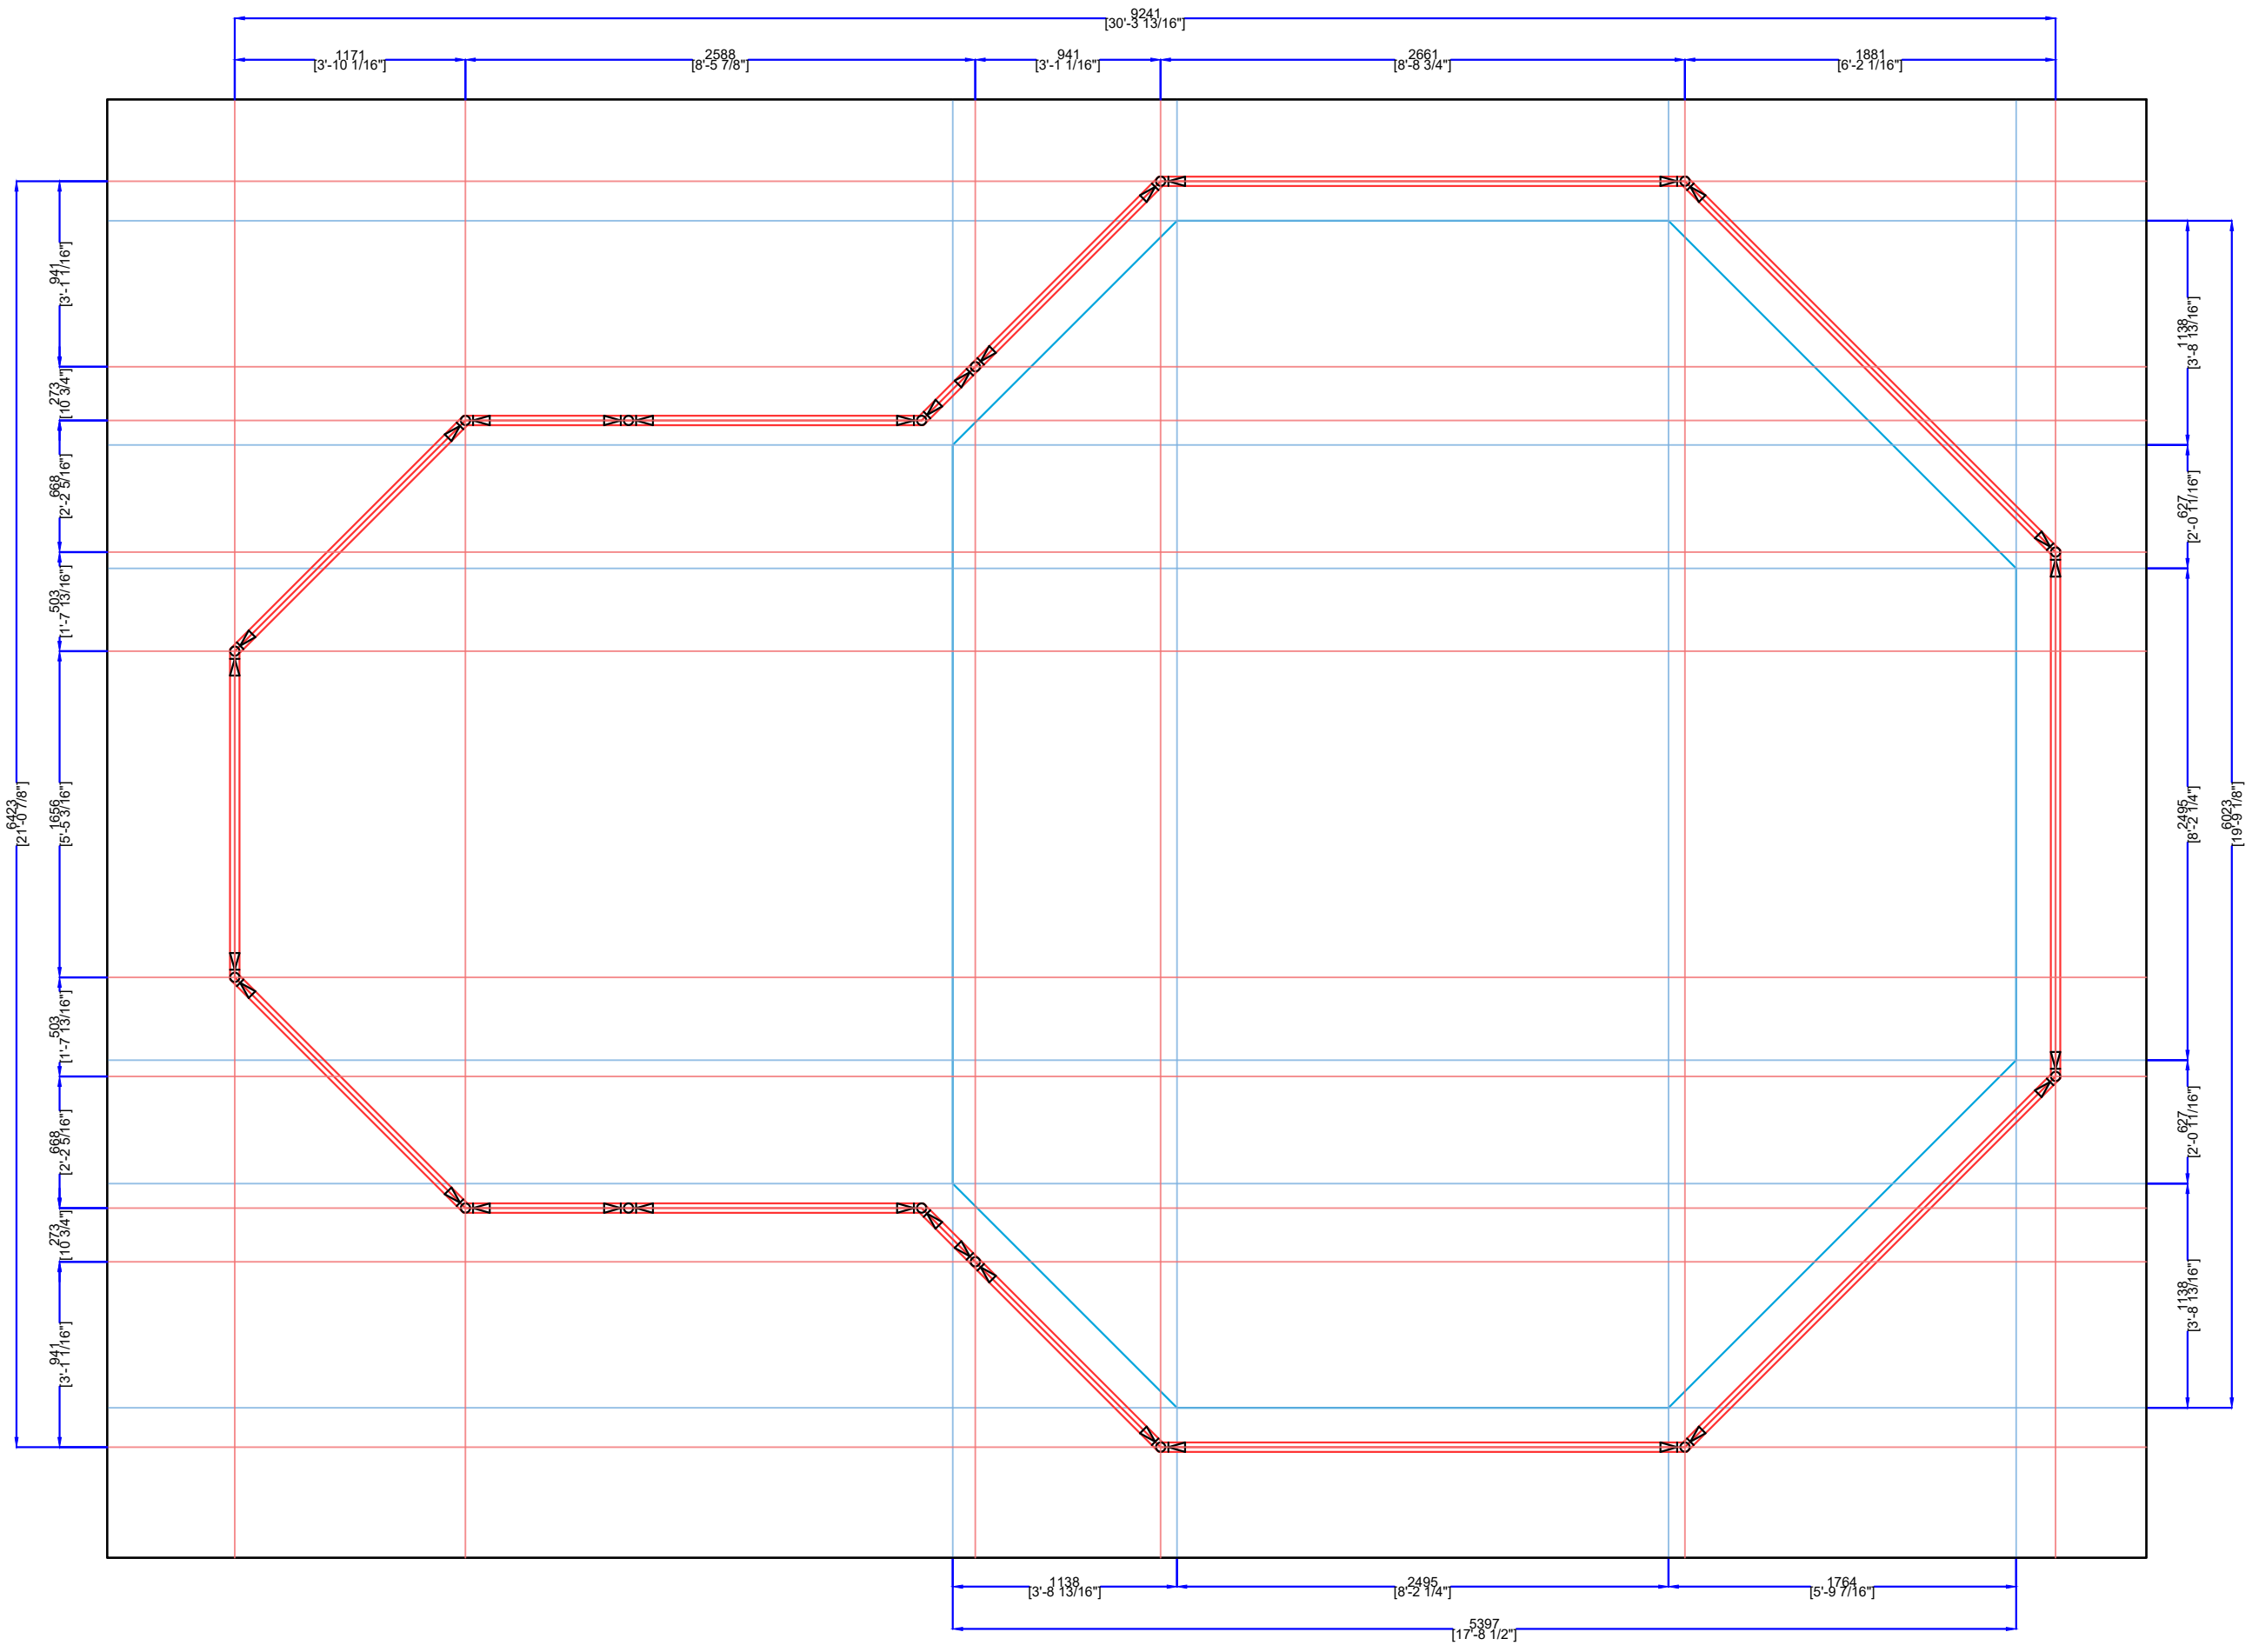

Dzombo

*Normal canvas

*Normal canvas

28.1m^2
 302.4ft^2

Dzombo

*Insulated canvas

***Insulated canvas**

1138 [3'-8 13/16"]
2495 [8'-2 1/4"]
1764 [5'-9 7/16"]
5397 [17'-8 1/2"]

1138 [3'-8 13/16"]
627 [2'-0 7/16"]
2495 [8'-2 1/4"]
627 [2'-0 7/16"]
1138 [3'-8 13/16"]
6023 [19'-9 7/8"]