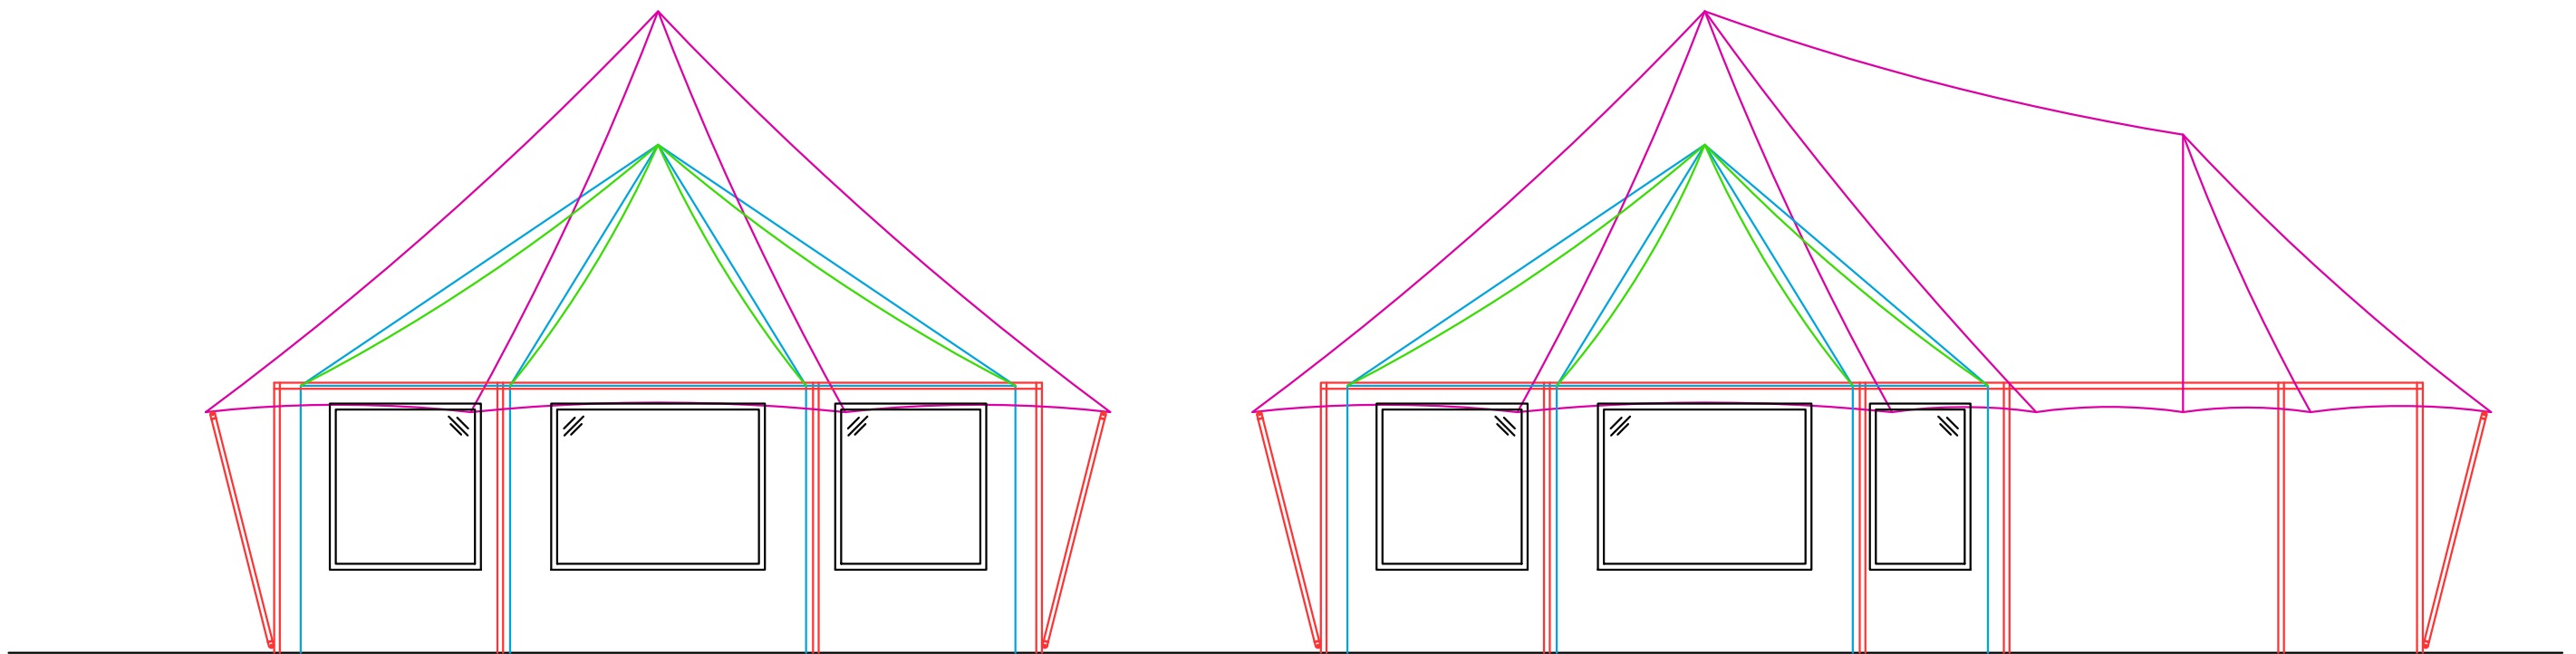

Dzombo

*Normal canvas

*Normal canvas

28.1m^2
 302.4ft^2

Dzombo

*Insulated canvas

***Insulated canvas**

1138 [3'-8 13/16"]
2495 [8'-2 1/4"]
1764 [5'-9 7/16"]
5397 [17'-8 1/2"]

1138 [3'-8 13/16"]
627 [2'-0 7/16"]
2495 [8'-2 1/4"]
627 [2'-0 7/16"]
1138 [3'-8 13/16"]
6023 [19'-9 7/8"]