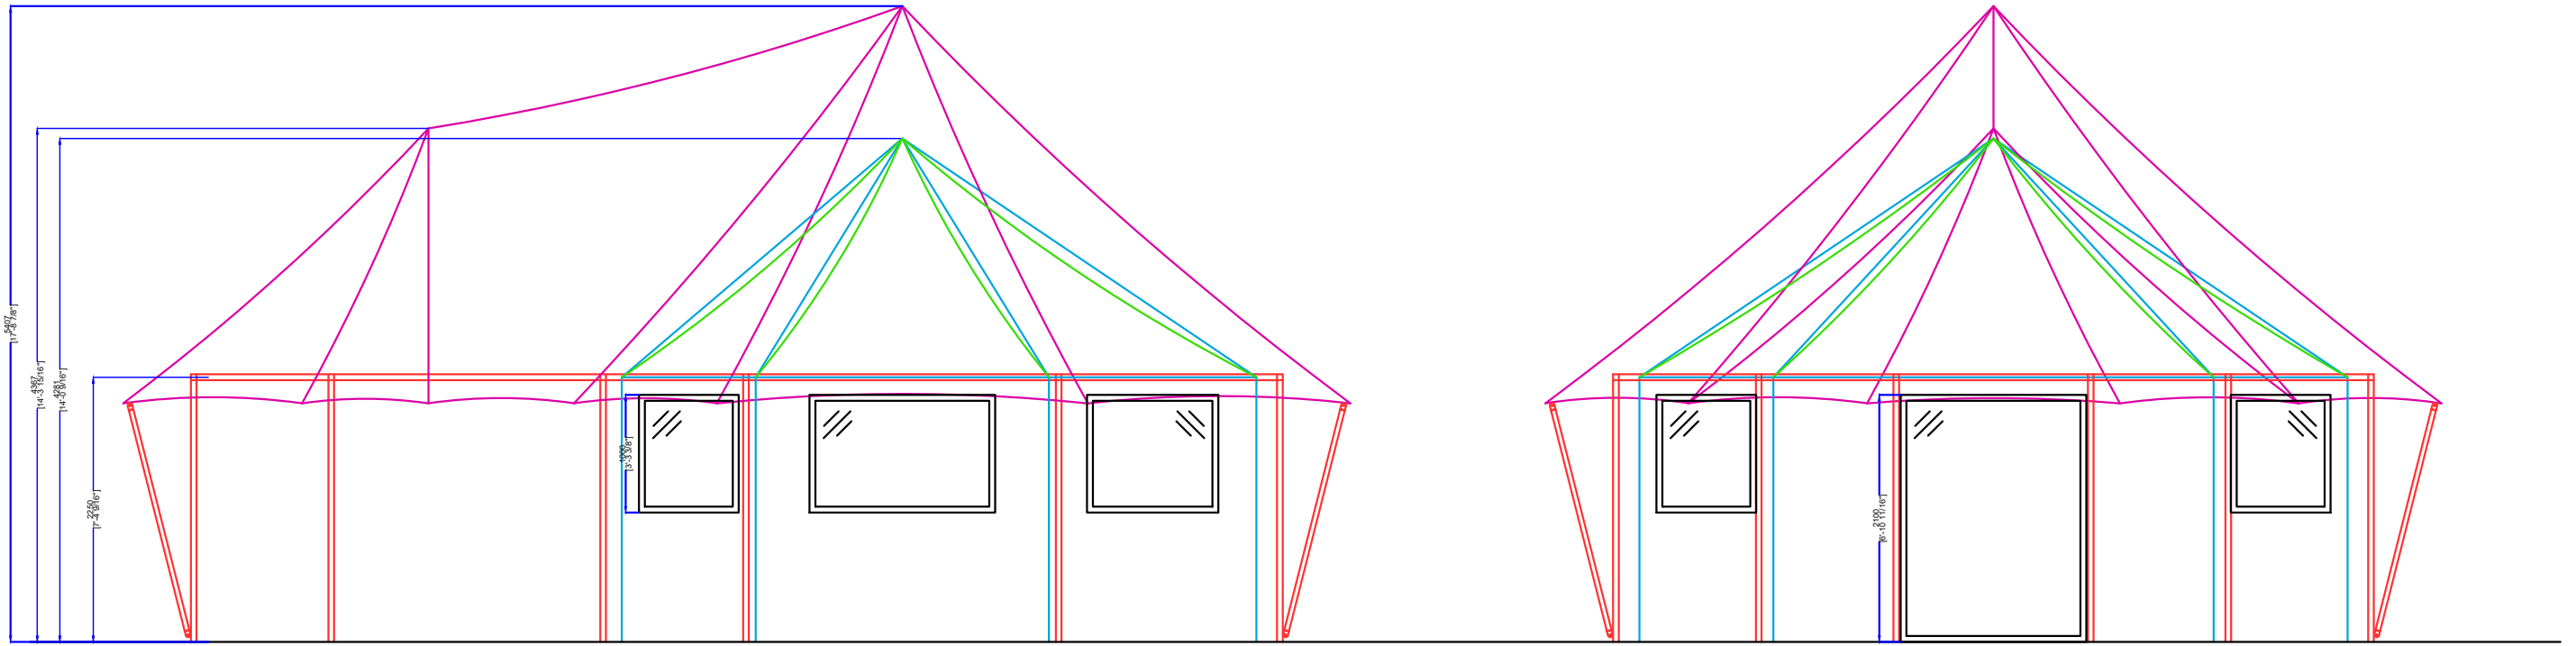

Dzombo

*Normal canvas

*Normal canvas

28.1m^2
 302.4ft^2

Dzombo

*Insulated canvas

***Insulated canvas**

1138 [3'-8 13/16"]
2495 [8'-2 1/4"]
1764 [5'-9 7/16"]
5397 [17'-8 1/2"]

1138 [3'-8 13/16"]
627 [2'-0 7/16"]
2495 [8'-2 1/4"]
627 [2'-0 7/16"]
1138 [3'-8 13/16"]
6023 [19'-9 7/8"]