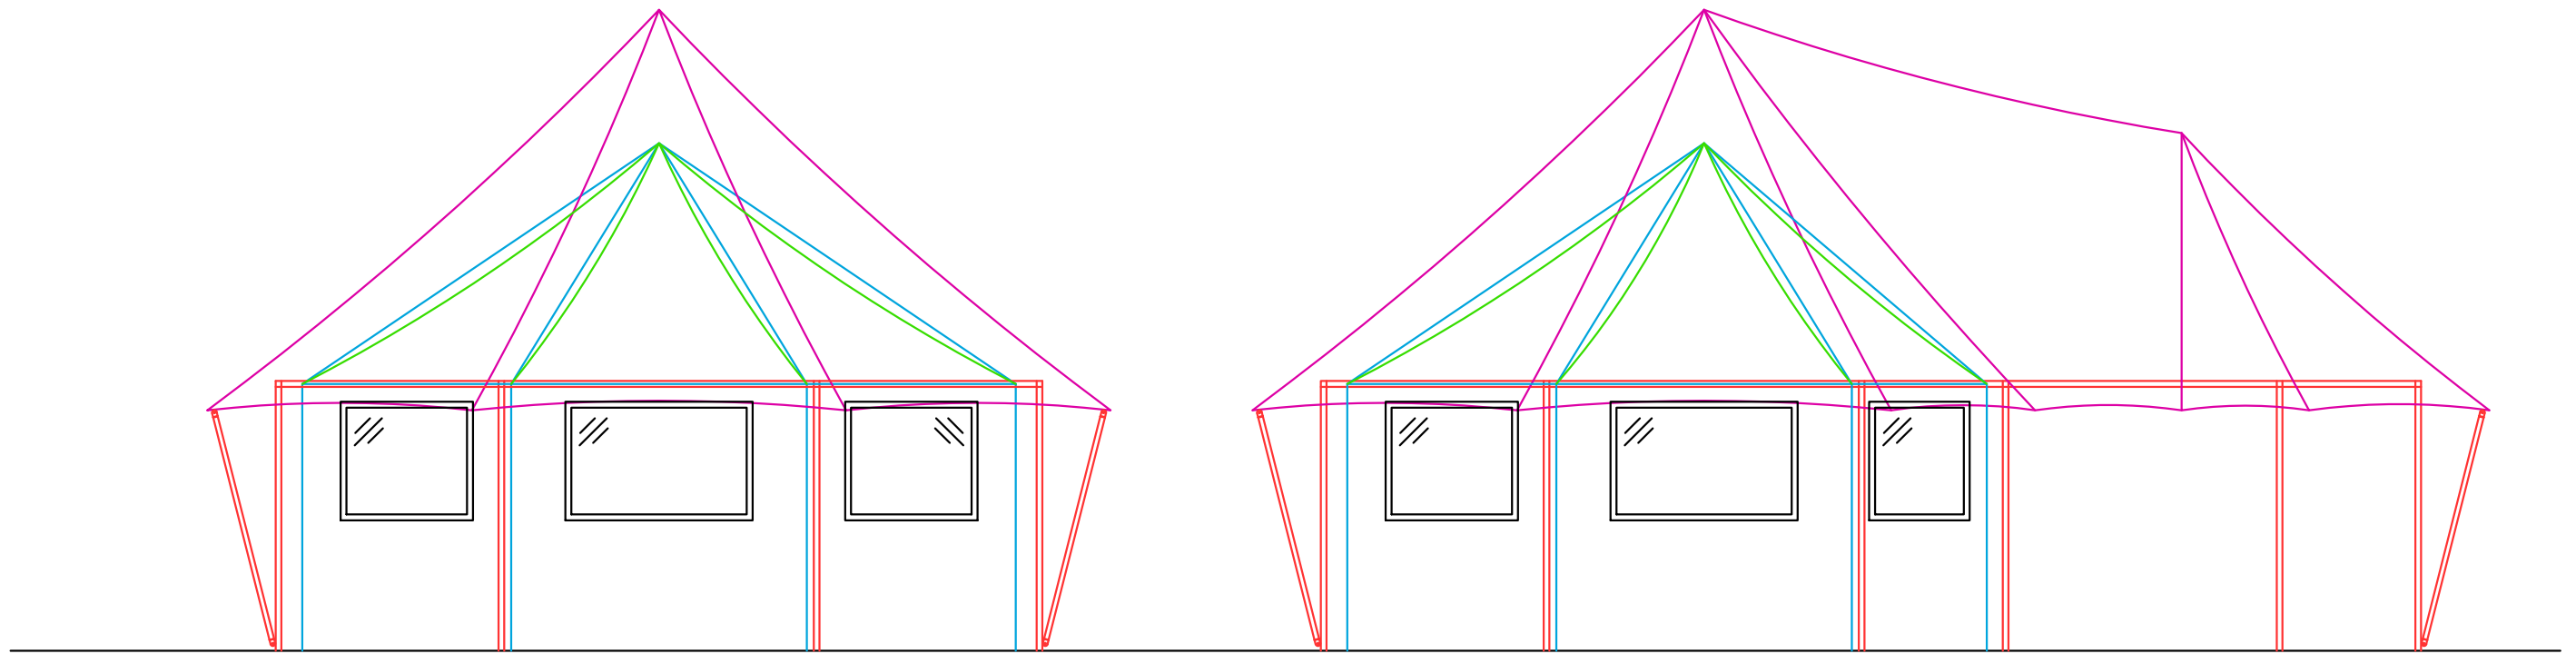

Dzombo

*Normal canvas

*Normal canvas

28.1m^2
 302.4ft^2

Dzombo

*Insulated canvas

***Insulated canvas**

1138 [3'-8 13/16"]
2495 [8'-2 1/4"]
1764 [5'-9 7/16"]
5397 [17'-8 1/2"]

1138 [3'-8 13/16"]
627 [2'-0 7/16"]
2495 [8'-2 1/4"]
627 [2'-0 7/16"]
1138 [3'-8 13/16"]
6023 [19'-9 7/8"]