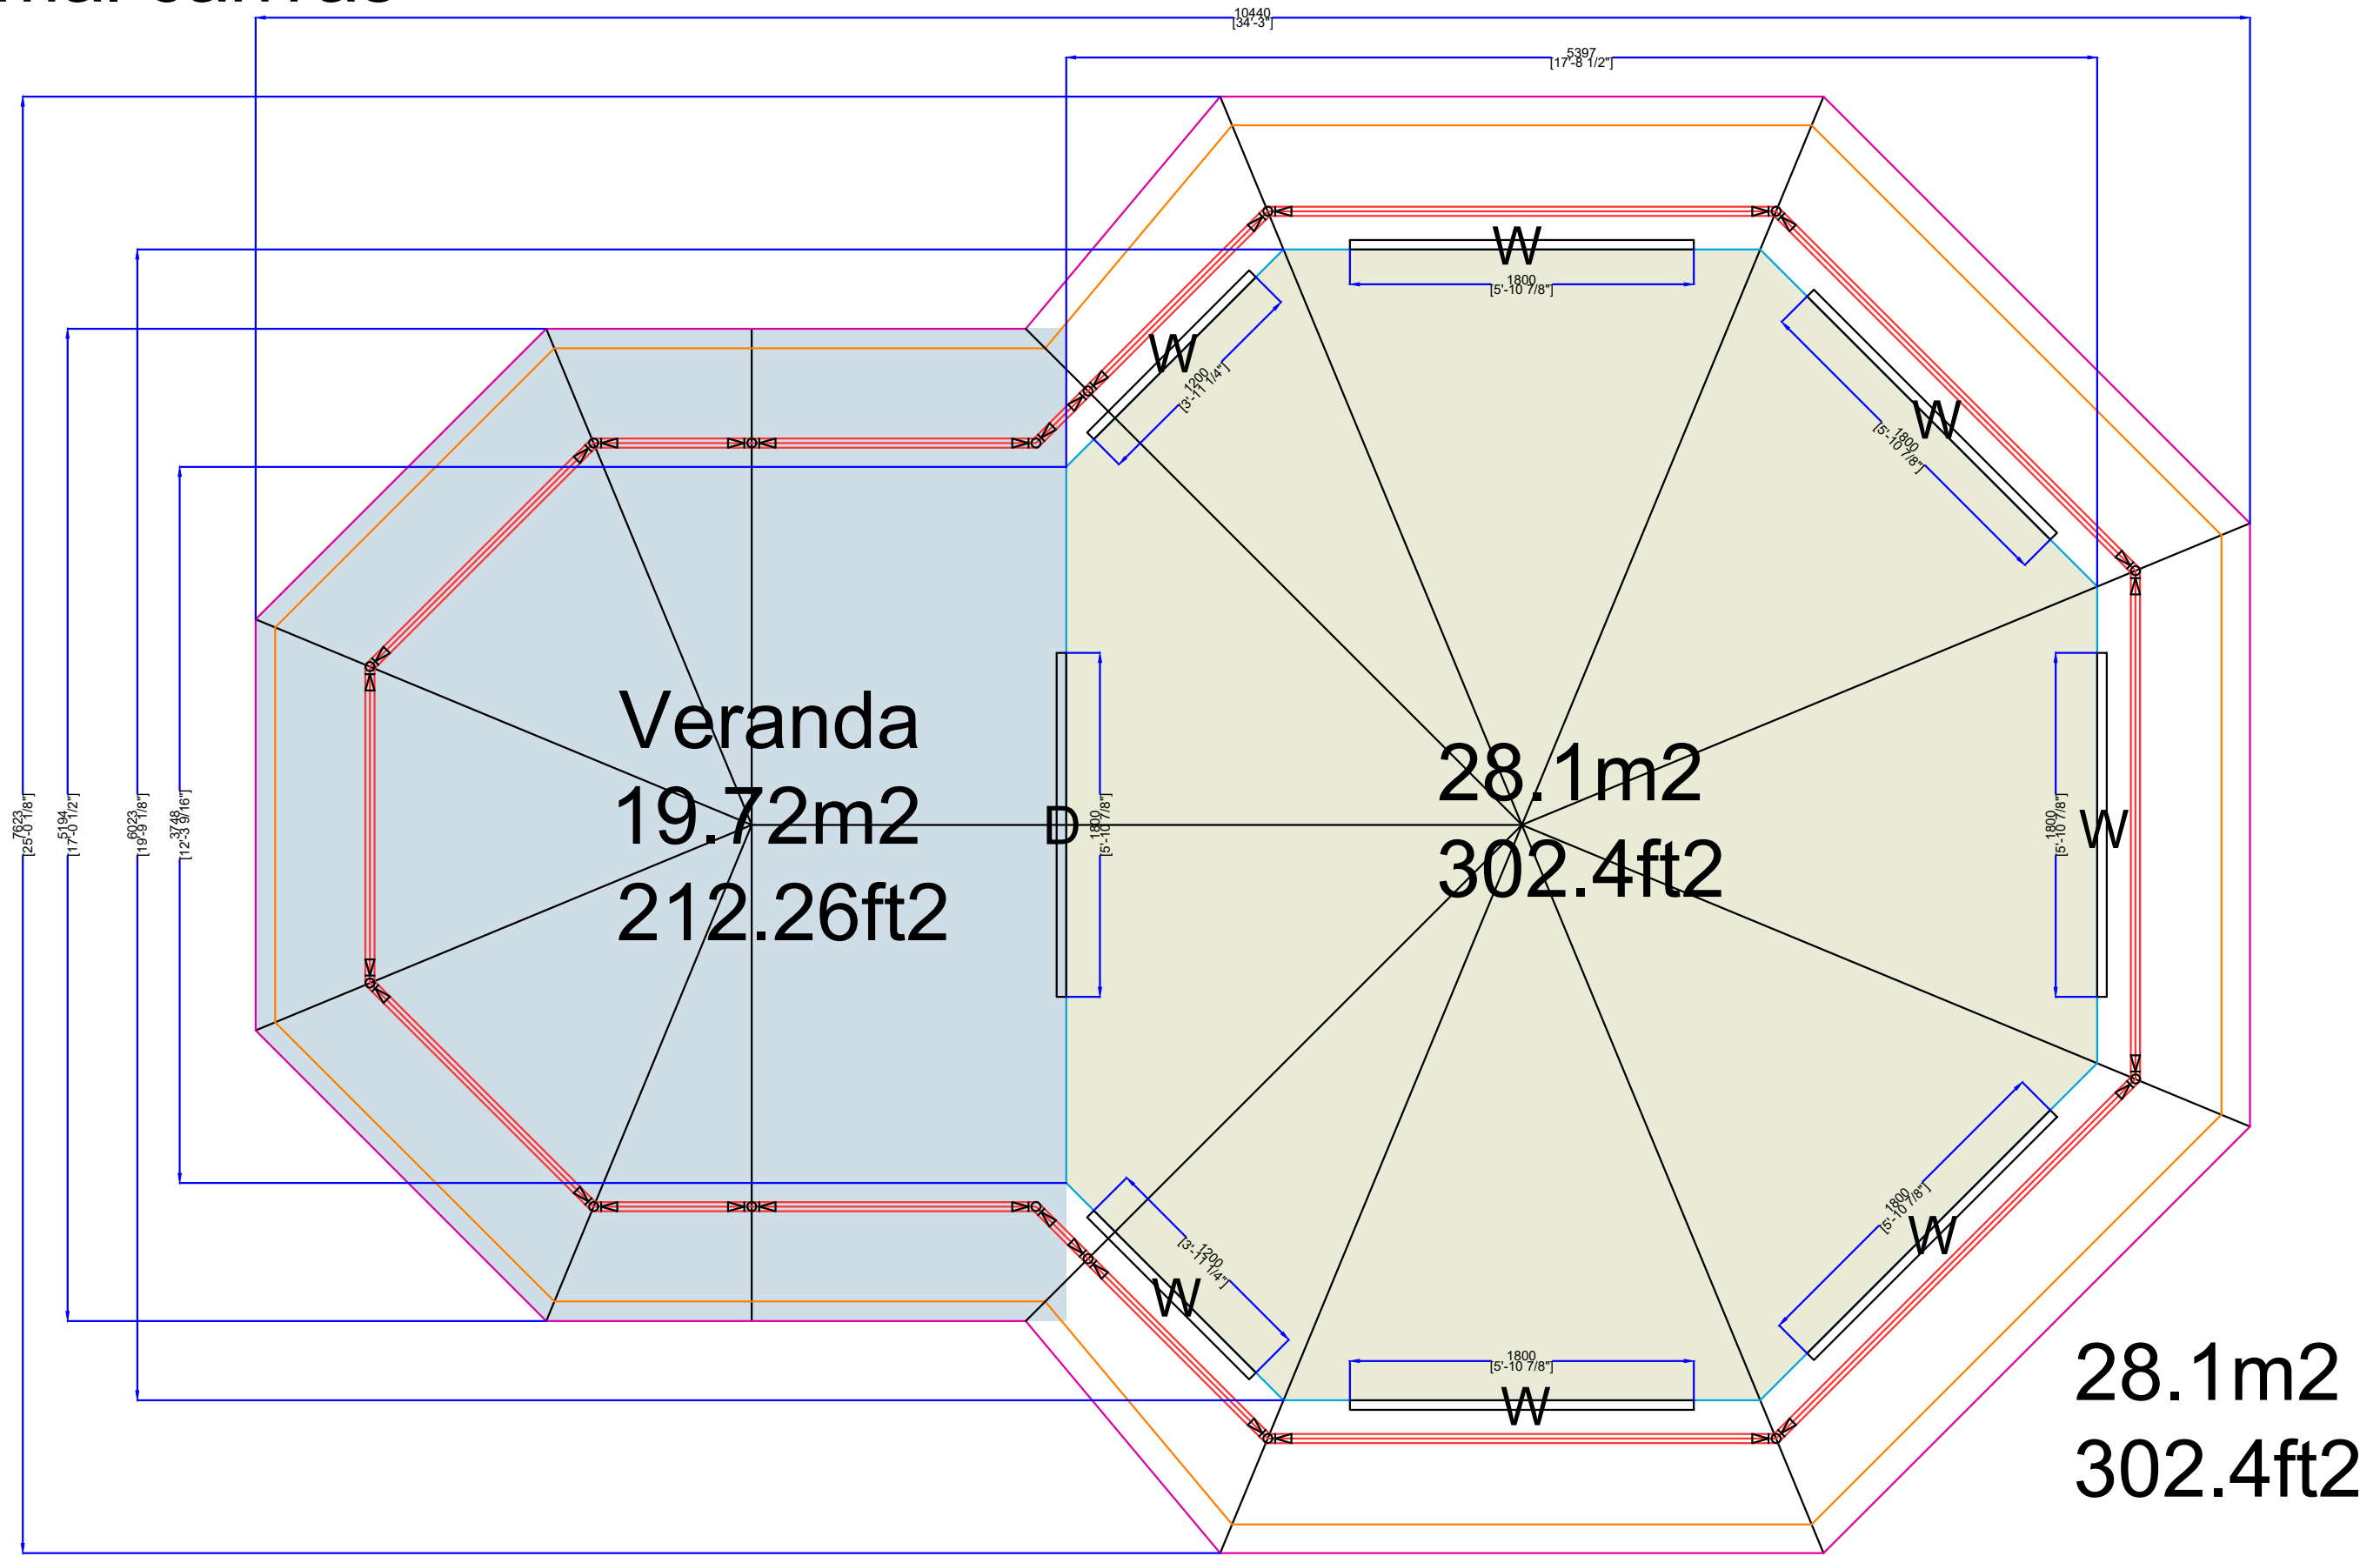

Dzombo

*Normal canvas

*Normal canvas

28.1m^2
 302.4ft^2

Dzombo

*Insulated canvas

***Insulated canvas**

1138 [3'-8 13/16"]
2495 [8'-2 1/4"]
1764 [5'-9 7/16"]
5397 [17'-8 1/2"]

1138 [3'-8 13/16"]
627 [2'-0 7/16"]
2495 [8'-2 1/4"]
627 [2'-0 7/16"]
1138 [3'-8 13/16"]
6023 [19'-9 7/8"]